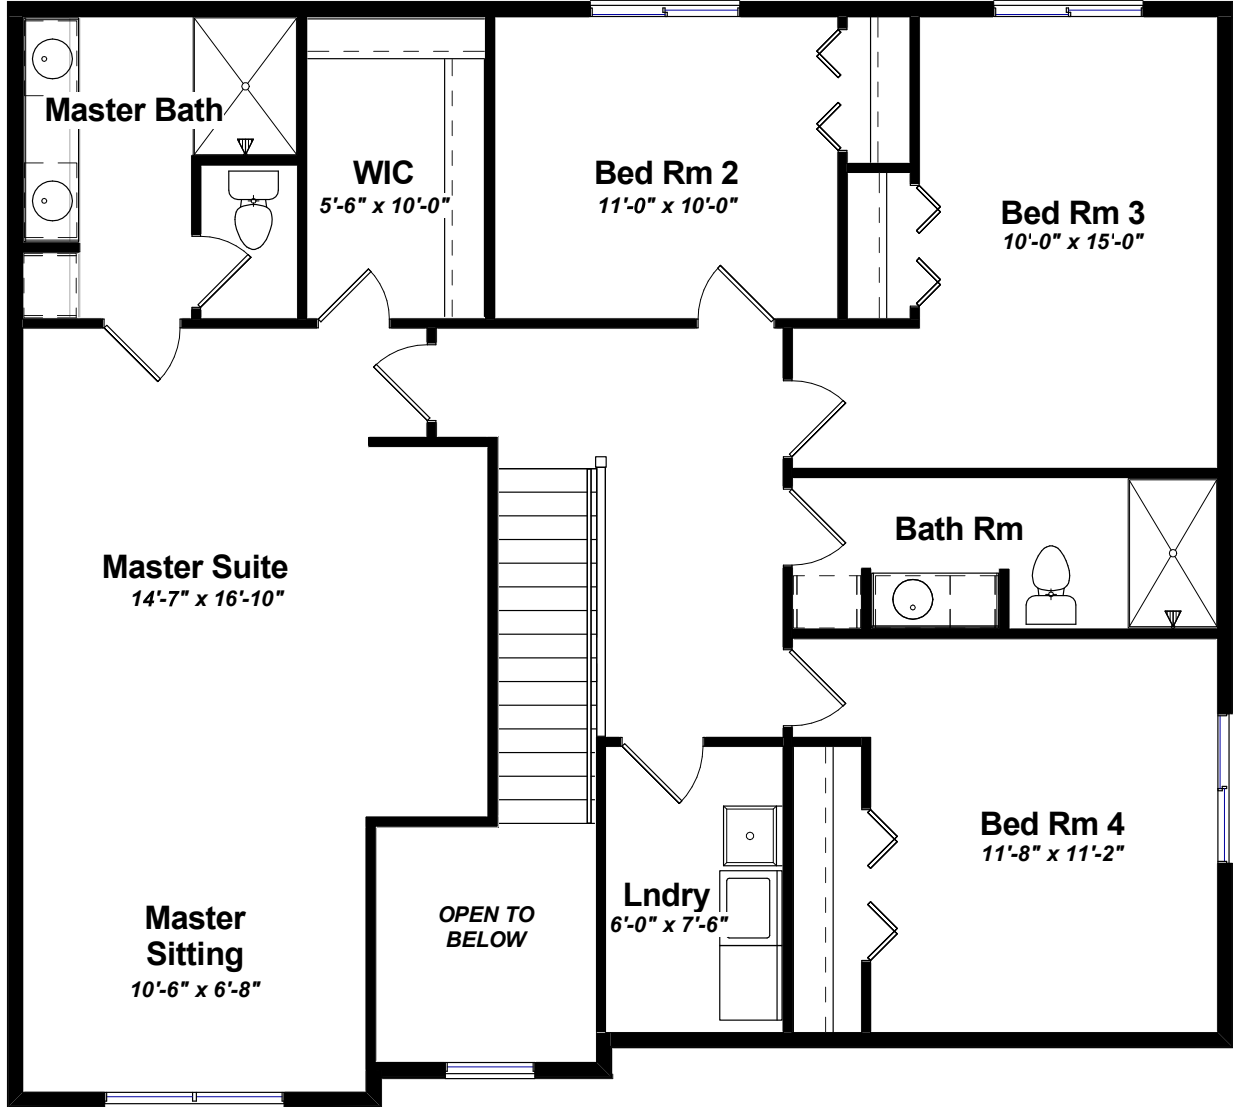

2385 Colonial

4 bed / 2.5 bath / 2385 sqft

Front Elevation : A

First Floor

Second Floor

2385 Colonial

4 bed / 2.5 bath / 2385 sqft

1ST FLOOR PLAN

2385 Colonial

4 bed / 2.5 bath / 2385 sqft

2ND FLOOR PLAN

All dimensions are approximate and subject to normal construction variances. All images are artists' renderings for illustrative purposes only. The Builder reserves the right to make substitutions of materials, equipment, fixtures and finishes of comparable quality.