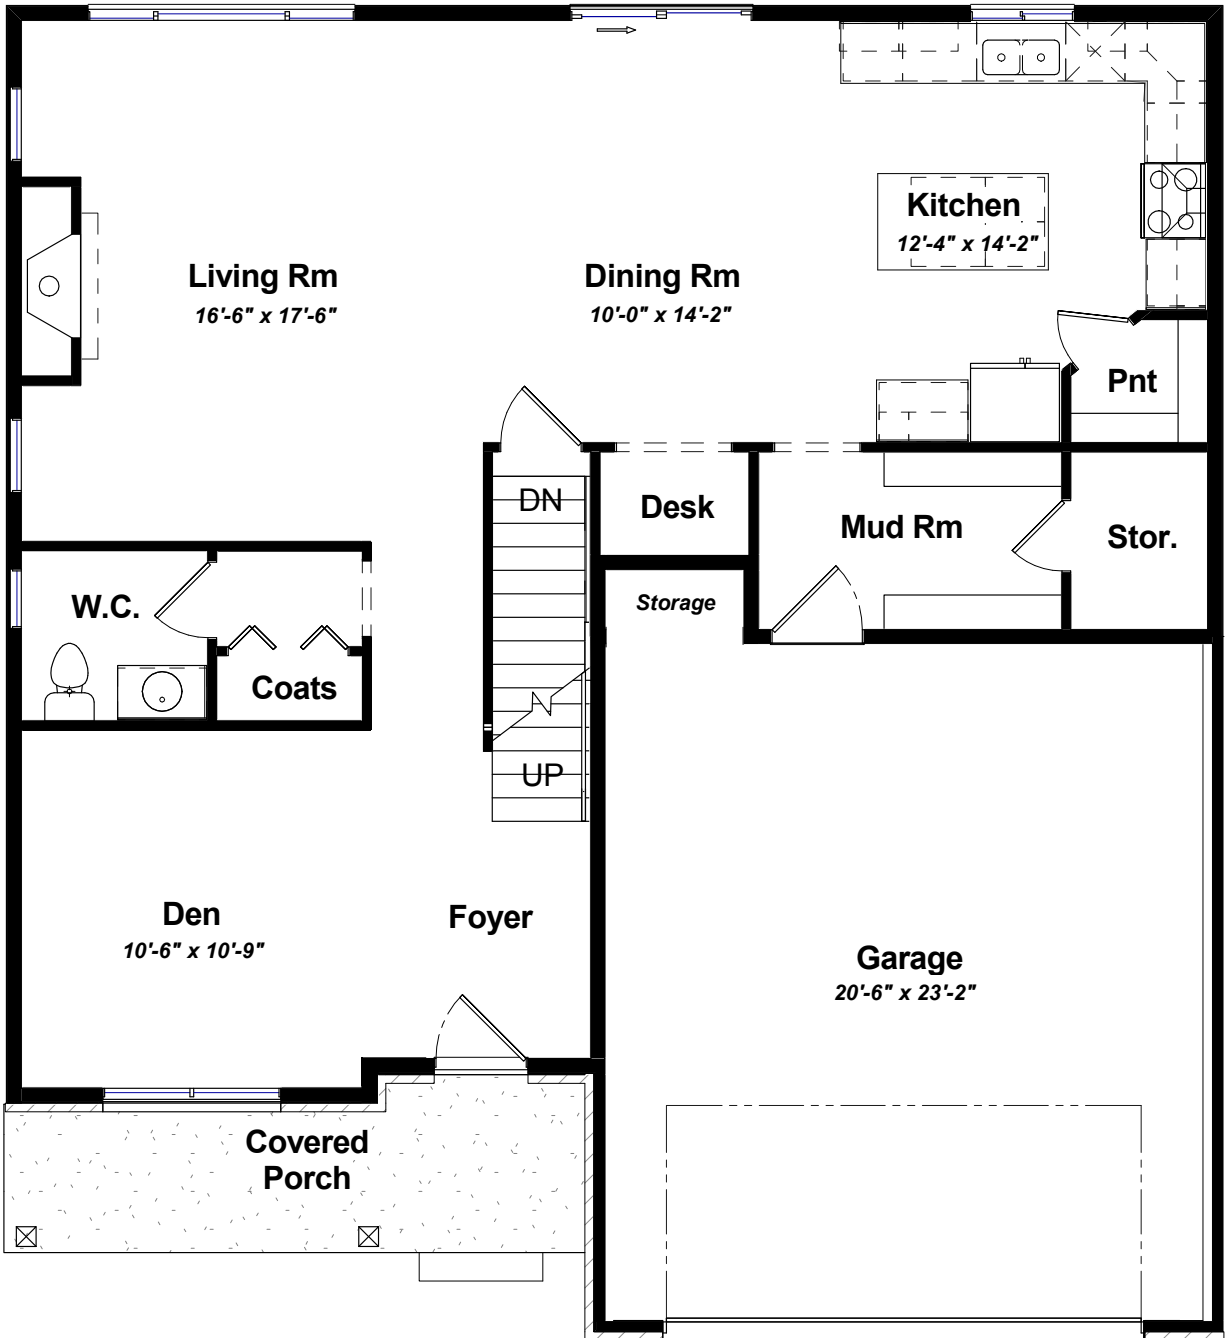

2385 Colonial

4 bed / 2.5 bath / 2385 sqft

Front Elevation : A

First Floor

Second Floor

2385 Colonial

4 bed / 2.5 bath / 2385 sqft

1ST FLOOR PLAN

2385 Colonial

4 bed / 2.5 bath / 2385 sqft

2ND FLOOR PLAN

All dimensions are approximate and subject to normal construction variances. All images are artists' renderings for illustrative purposes only. The Builder reserves the right to make substitutions of materials, equipment, fixtures and finishes of comparable quality.